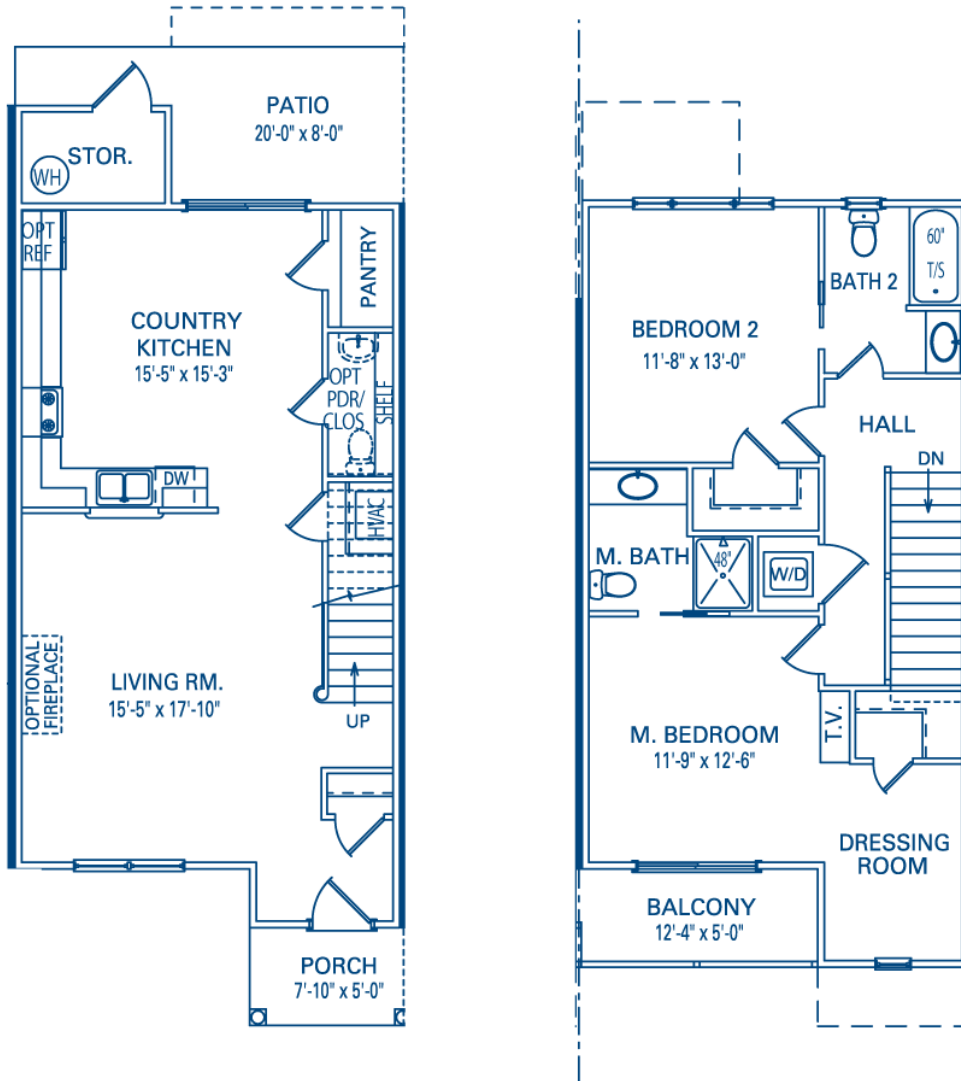

Bedford I

Interior Unit

Bedrooms 2

Baths 2

1st Floor 659 Sq. Ft.

2nd Floor 708 Sq. Ft.

Overall 1,367 Sq. Ft.

Exclusively listed by

Exterior elevations are artistic representations and do not necessarily conform to specifications on site. Dimensions on our plans are approximate and subject to change.

MILLSBORO, DELAWARE