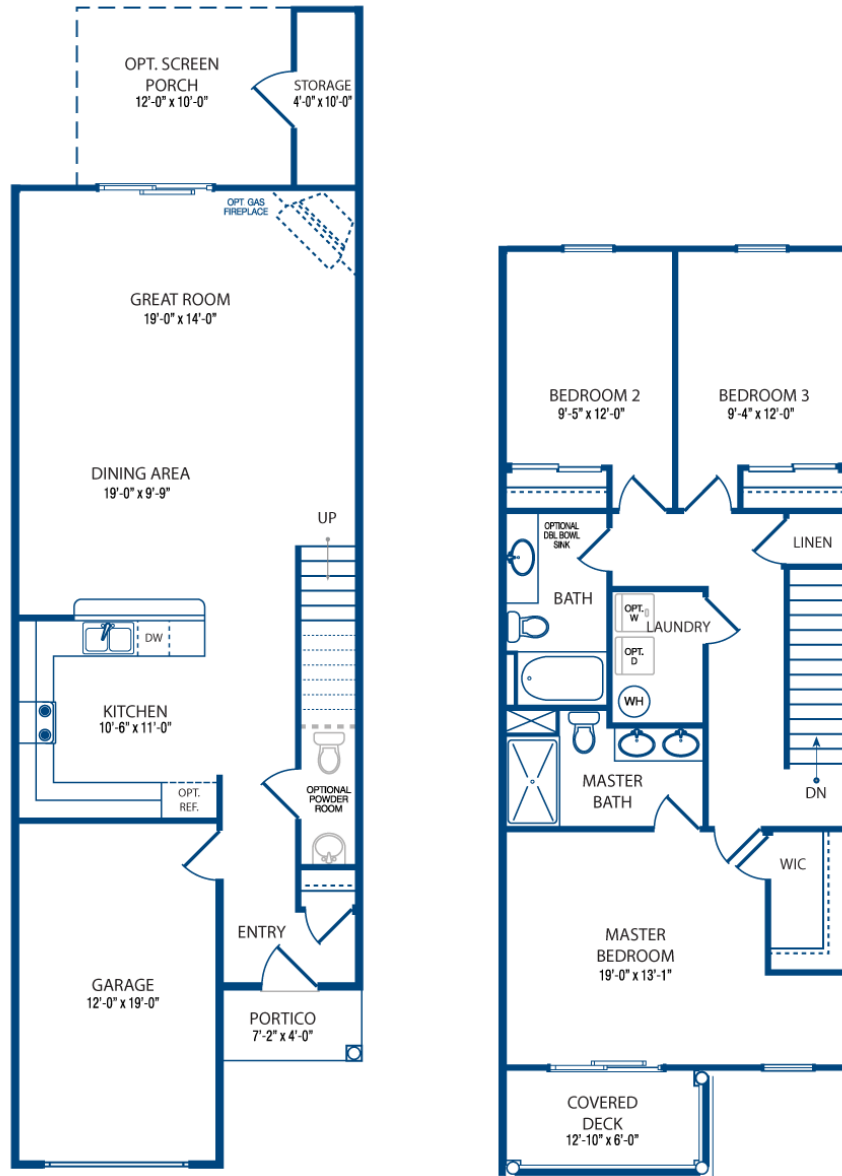

Brandt II

Interior Unit

Bedrooms 3

Baths 2 or 2.5

1st Floor 795 Sq. Ft.

2nd Floor 925 Sq. Ft.

Overall 1,720 Sq. Ft.

Exclusively listed by

Exterior elevations are artistic representations and do not necessarily conform to specifications on site. Dimensions on our plans are approximate and subject to change.

MILLSBORO, DELAWARE